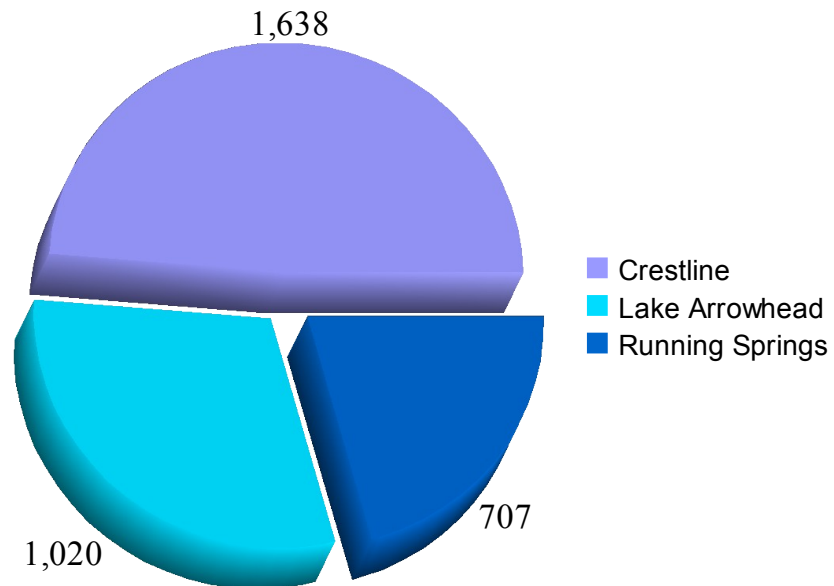

Where the Singles Are

Crestline has 1,638, Lake Arrowhead has 1,020, and Running Springs has 707, for a total of 3,365. There are over 3,000 householders in the area who are either living alone, or who head a family but are without a spouse.

Information for the table is from the Year 2000 U.S. Census, and is available on-line from census.gov, and factfinder.census.gov. See: [Nation](#), [Lake Arrowhead](#), [Crestline](#), [Running Springs](#).